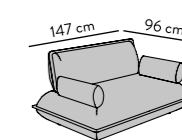

Sitztiefe Seat depth: 65 cm
Höhe Height: 78 cm
Sitzhöhe Seat height: 38 cm

Flexibel miteinander kombinierbar / mit oder ohne Armlehnen.
Flexible to combine / with or without arm rests.