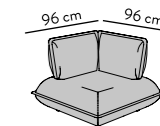

Sitztiefe Seat depth: 65 cm
Höhe Height: 78 cm
Sitzhöhe Seat height: 38 cm

Flexibel miteinander kombinierbar / mit oder ohne Armlehnen.
Flexible to combine / with or without arm rests.