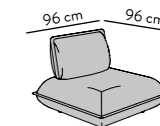

Sitztiefe Seat depth: 65 cm
Höhe Height: 78 cm
Sitzhöhe Seat height: 38 cm

Flexibel miteinander kombinierbar / mit oder ohne Armlehnen.
Flexible to combine / with or without arm rests.