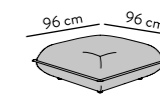

Sitztiefe Seat depth: 65 cm
Höhe Height: 78 cm
Sitzhöhe Seat height: 38 cm

Flexibel miteinander kombinierbar / mit oder ohne Armlehnen.
Flexible to combine / with or without arm rests.